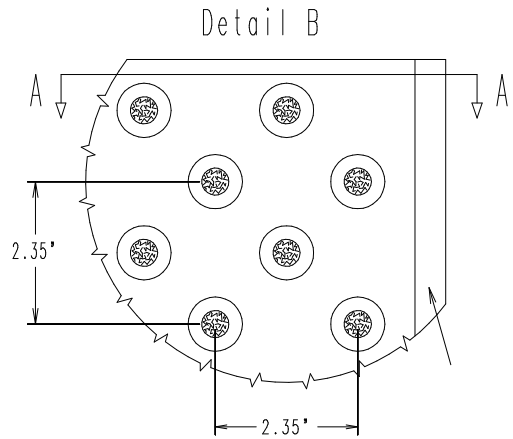

*DETECTABLE WARNING MAT*

DETECTABLE WARNING SYSTEMS INC.

DWG :

3'X4' OFFSET DOME

SCALE: NOT TO SCALE

DATE: 4/1/2002