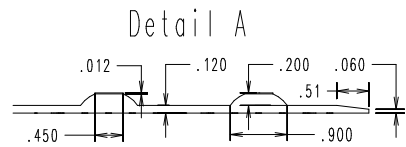

*DETECTABLE WARNING MAT*

DETECTABLE WARNING SYSTEMS INC.

DWG :

3'X4' OFFSET DOME

SCALE: NOT TO SCALE

DATE: 4/1/2002