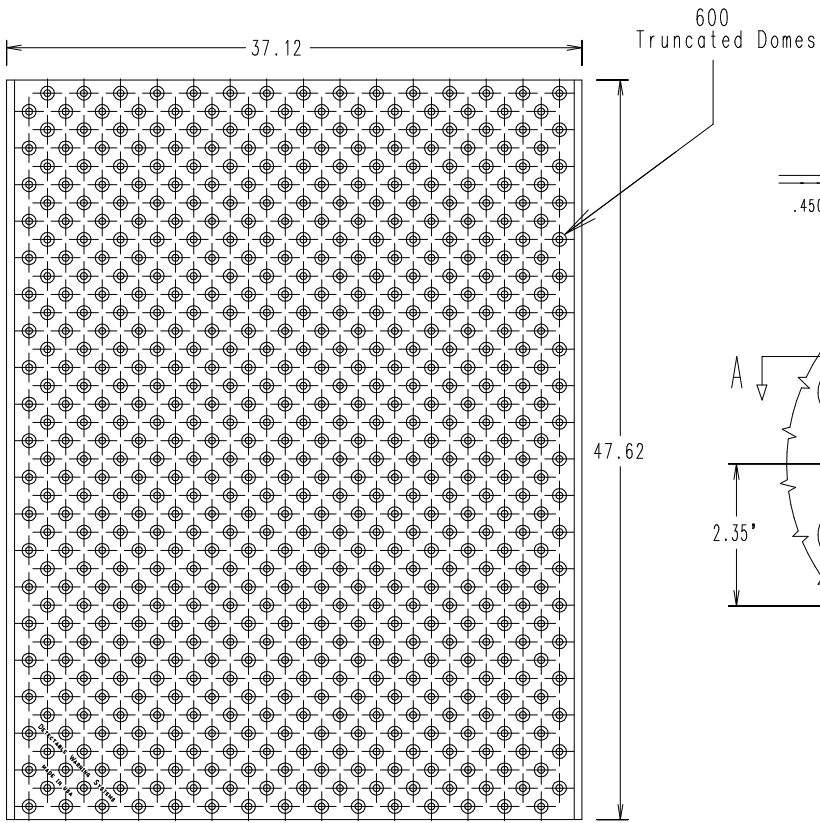

*DETECTABLE WARNING MAT*

DETECTABLE WARNING SYSTEMS INC.

DWG :

3'X4' OFFSET DOME

SCALE: NOT TO SCALE

DATE: 4/1/2002